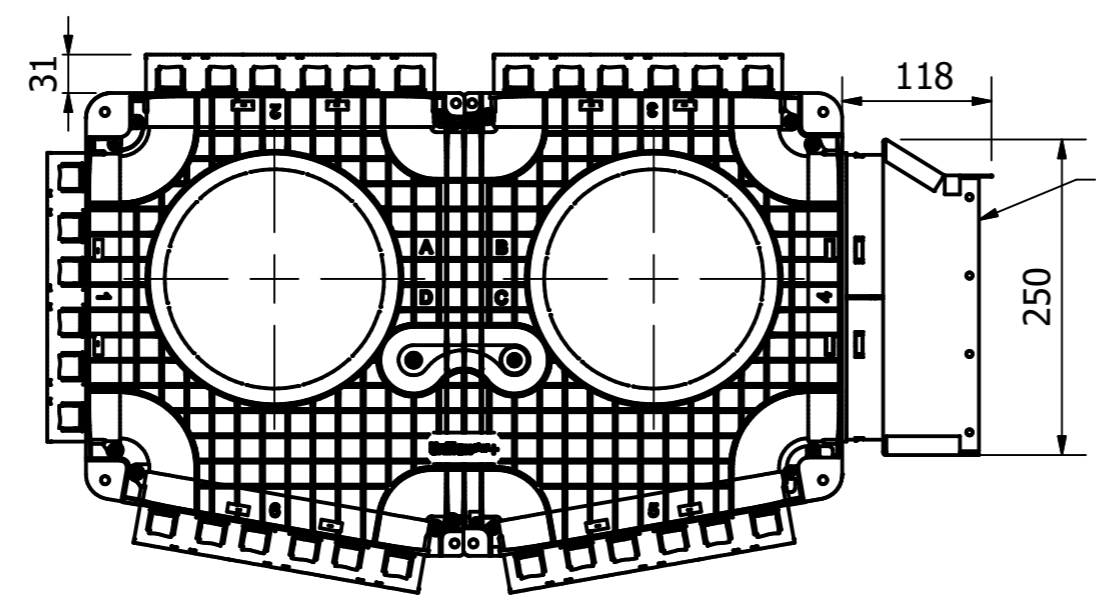

Connection for Ø69mm Uniflexplus+ Duct (15x)

Connection for metal rectangular tube (220x80)

PART NAME VK69 15 220 Verd. 1xK 15xØ69 4xD 220x80				
DRAWING NUMBER VENTILAIR 2005000502		MATERIAL Mixed	REVISION HISTORY	
			REV	DATE
			DESCRIPTION	
			BY	
COLOUR RAL 7035/5015		DATE 20-2-2020		
SCALE 1:6	PROJ A-A 	UNITS mm	SIZE A3	DRAWN BY <i>Vent-Axia</i>