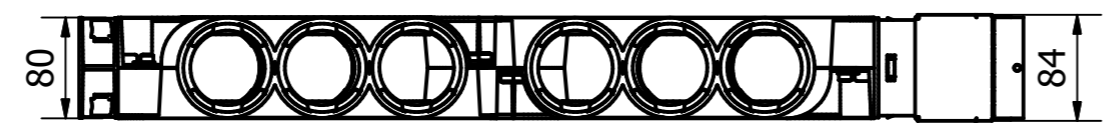

Connection for Ø69mm Uniflexplus+ Duct (15x)

Connection for metal rectangular tube (220x80)

PART NAME VK69 15 220 Verd. 1xK 15xØ69 4xD 220x80				
DRAWING NUMBER VENTILAIR 2005000502		MATERIAL Mixed	REVISION HISTORY	
			REV	DATE
			DESCRIPTION	
			BY	
COLOUR RAL 7035/5015		DATE 20-2-2020		
SCALE 1:6	PROJ A-A 	UNITS mm	SIZE A3	DRAWN BY <i>Vent-Axia</i>